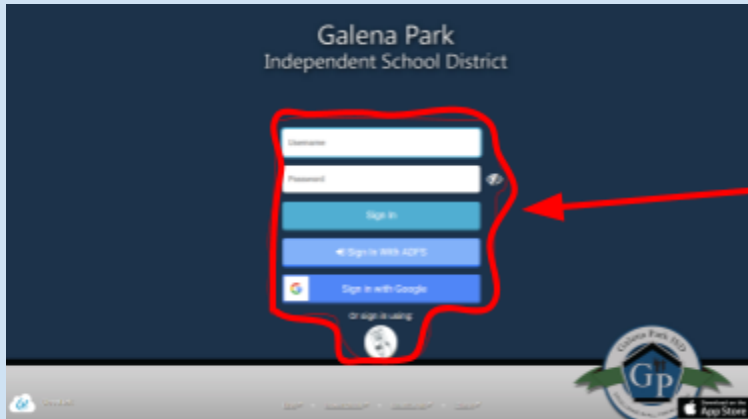

ClassLink Digital Art Contest

Help us design a background for the ClassLink launch page!

The login boxes will appear in this same general area on top of the artwork created.

Who:

All students in grades Kindergarten - 12th